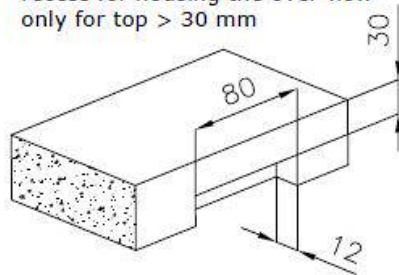

Lavello / Sink cod. 3356/050

intaglio per il troppo-pieno
solo con top > 30 mm

recess for housing the over-flow
only for top > 30 mm

OPTIONAL ACCESSORIES