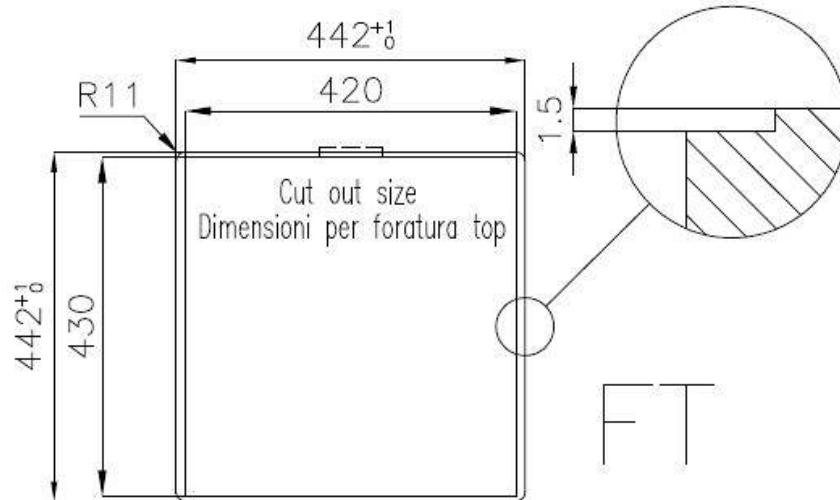

### DETAILS

Edge/Installation Type	Flush-mount   Top-mount
Finish	Foster brushed
Material	AISI 304 stainless steel
Texture	Brushed in line
Base	45 cm
Dimensions	440x440 mm
Standard fittings	Fixing hooks, gasket, drain, overflow and siphon, boxed packing
Mixer holes	No standard holes
Built-in hole	View technical data sheet

Drainer	No
Width	44 cm
Bowl dimension	400 x 400 mm
Number of bowls	1 bowl
Waste fitting	Drain SPACE 3,5"

## Lavello / Sink cod. 3356/050

intaglio per il troppo-pieno  
solo con top > 30 mm

recess for housing the over-flow  
only for top > 30 mm