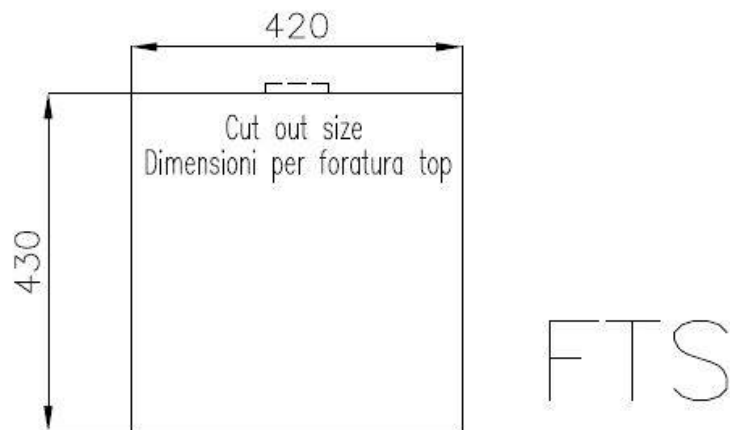

Lavello / Sink cod. 3356/050

intaglio per il troppo-pieno
solo con top > 30 mm

recess for housing the over-flow
only for top > 30 mm

OPTIONAL ACCESSORIES