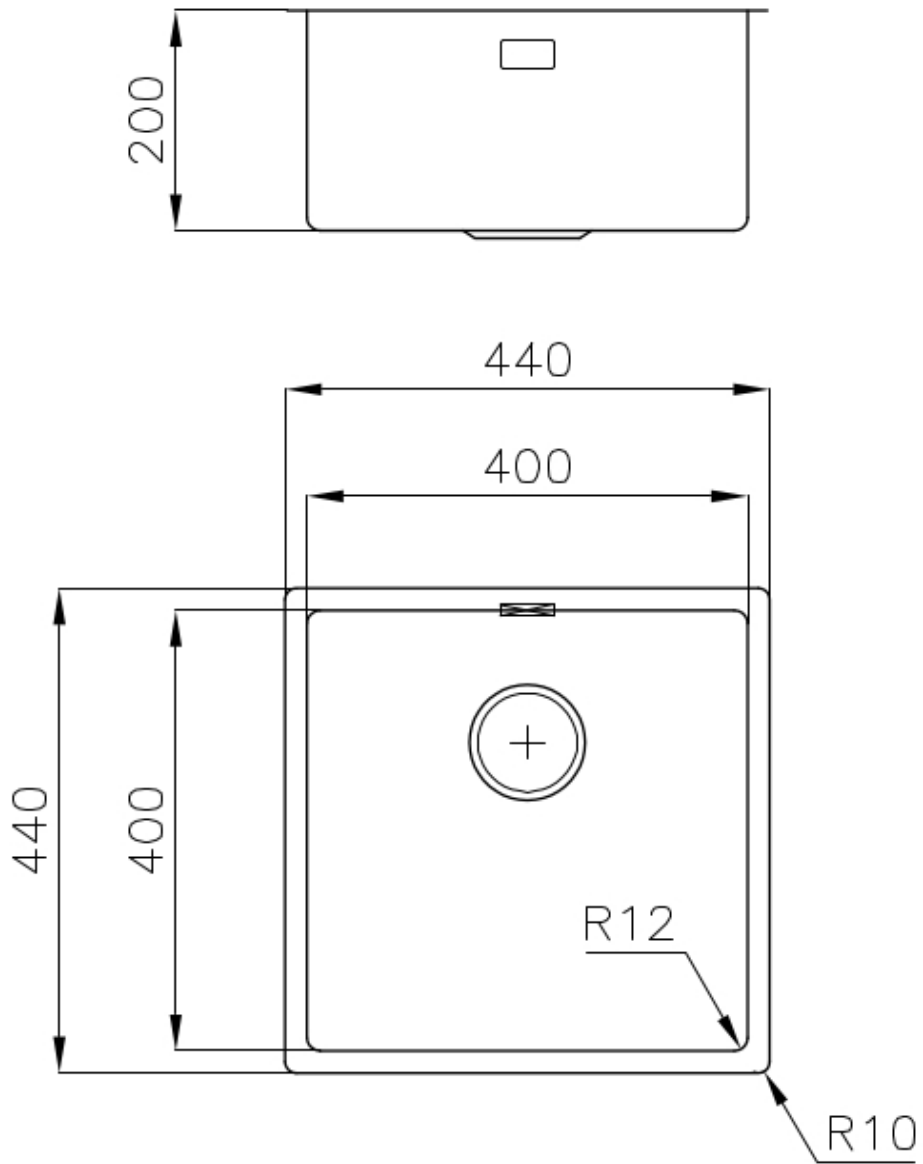

### DETAILS

Edge/Installation Type	Flush-mount   Top-mount
Finish	Foster brushed
Material	AISI 304 stainless steel
Texture	Brushed in line
Base	45 cm
Dimensions	440x440 mm
Standard fittings	Fixing hooks, gasket, drain, overflow and siphon, boxed packing
Mixer holes	No standard holes
Built-in hole	View technical data sheet

Drainer	No
Width	44 cm
Bowl dimension	400 x 400 mm
Number of bowls	1 bowl
Waste fitting	Drain SPACE 3,5"

## FEATURES

Deep bowls	This bowls reach an important depth, over 20 cm, thanks to the advanced production technology, that can be offer great capiciency and practicity in all the washing operations.
High thickness	1mm thick steel. A significant thickness, which guarantees the maximum sturdiness and durability.
Perimetral overflow	The overflow is always a security on the Foster sinks that prevents the overflow of water in case of oversights. The perimeter drain solution improves aesthetics thanks to its square and essential shape.
Save space system	Drain and siphon are designed to leave as much space as possible in the under-sink area, more and more useful today for theseparate waste collection systems.
Small radius	Bowls with squared shapes with a modern design and an increased capacity, for a minimal aesthetics connected with an extreme practicity.
Space waste fitting	The elegant SPACE steel cap closes the drain and leaves no visible residues collected in the basket below. Space also has a small footprint and allows the optimal use of the under-sink compartment.

## Lavello / Sink cod. 3356/050

intaglio per il troppo-pieno  
solo con top > 30 mm

recess for housing the over-flow  
only for top > 30 mm